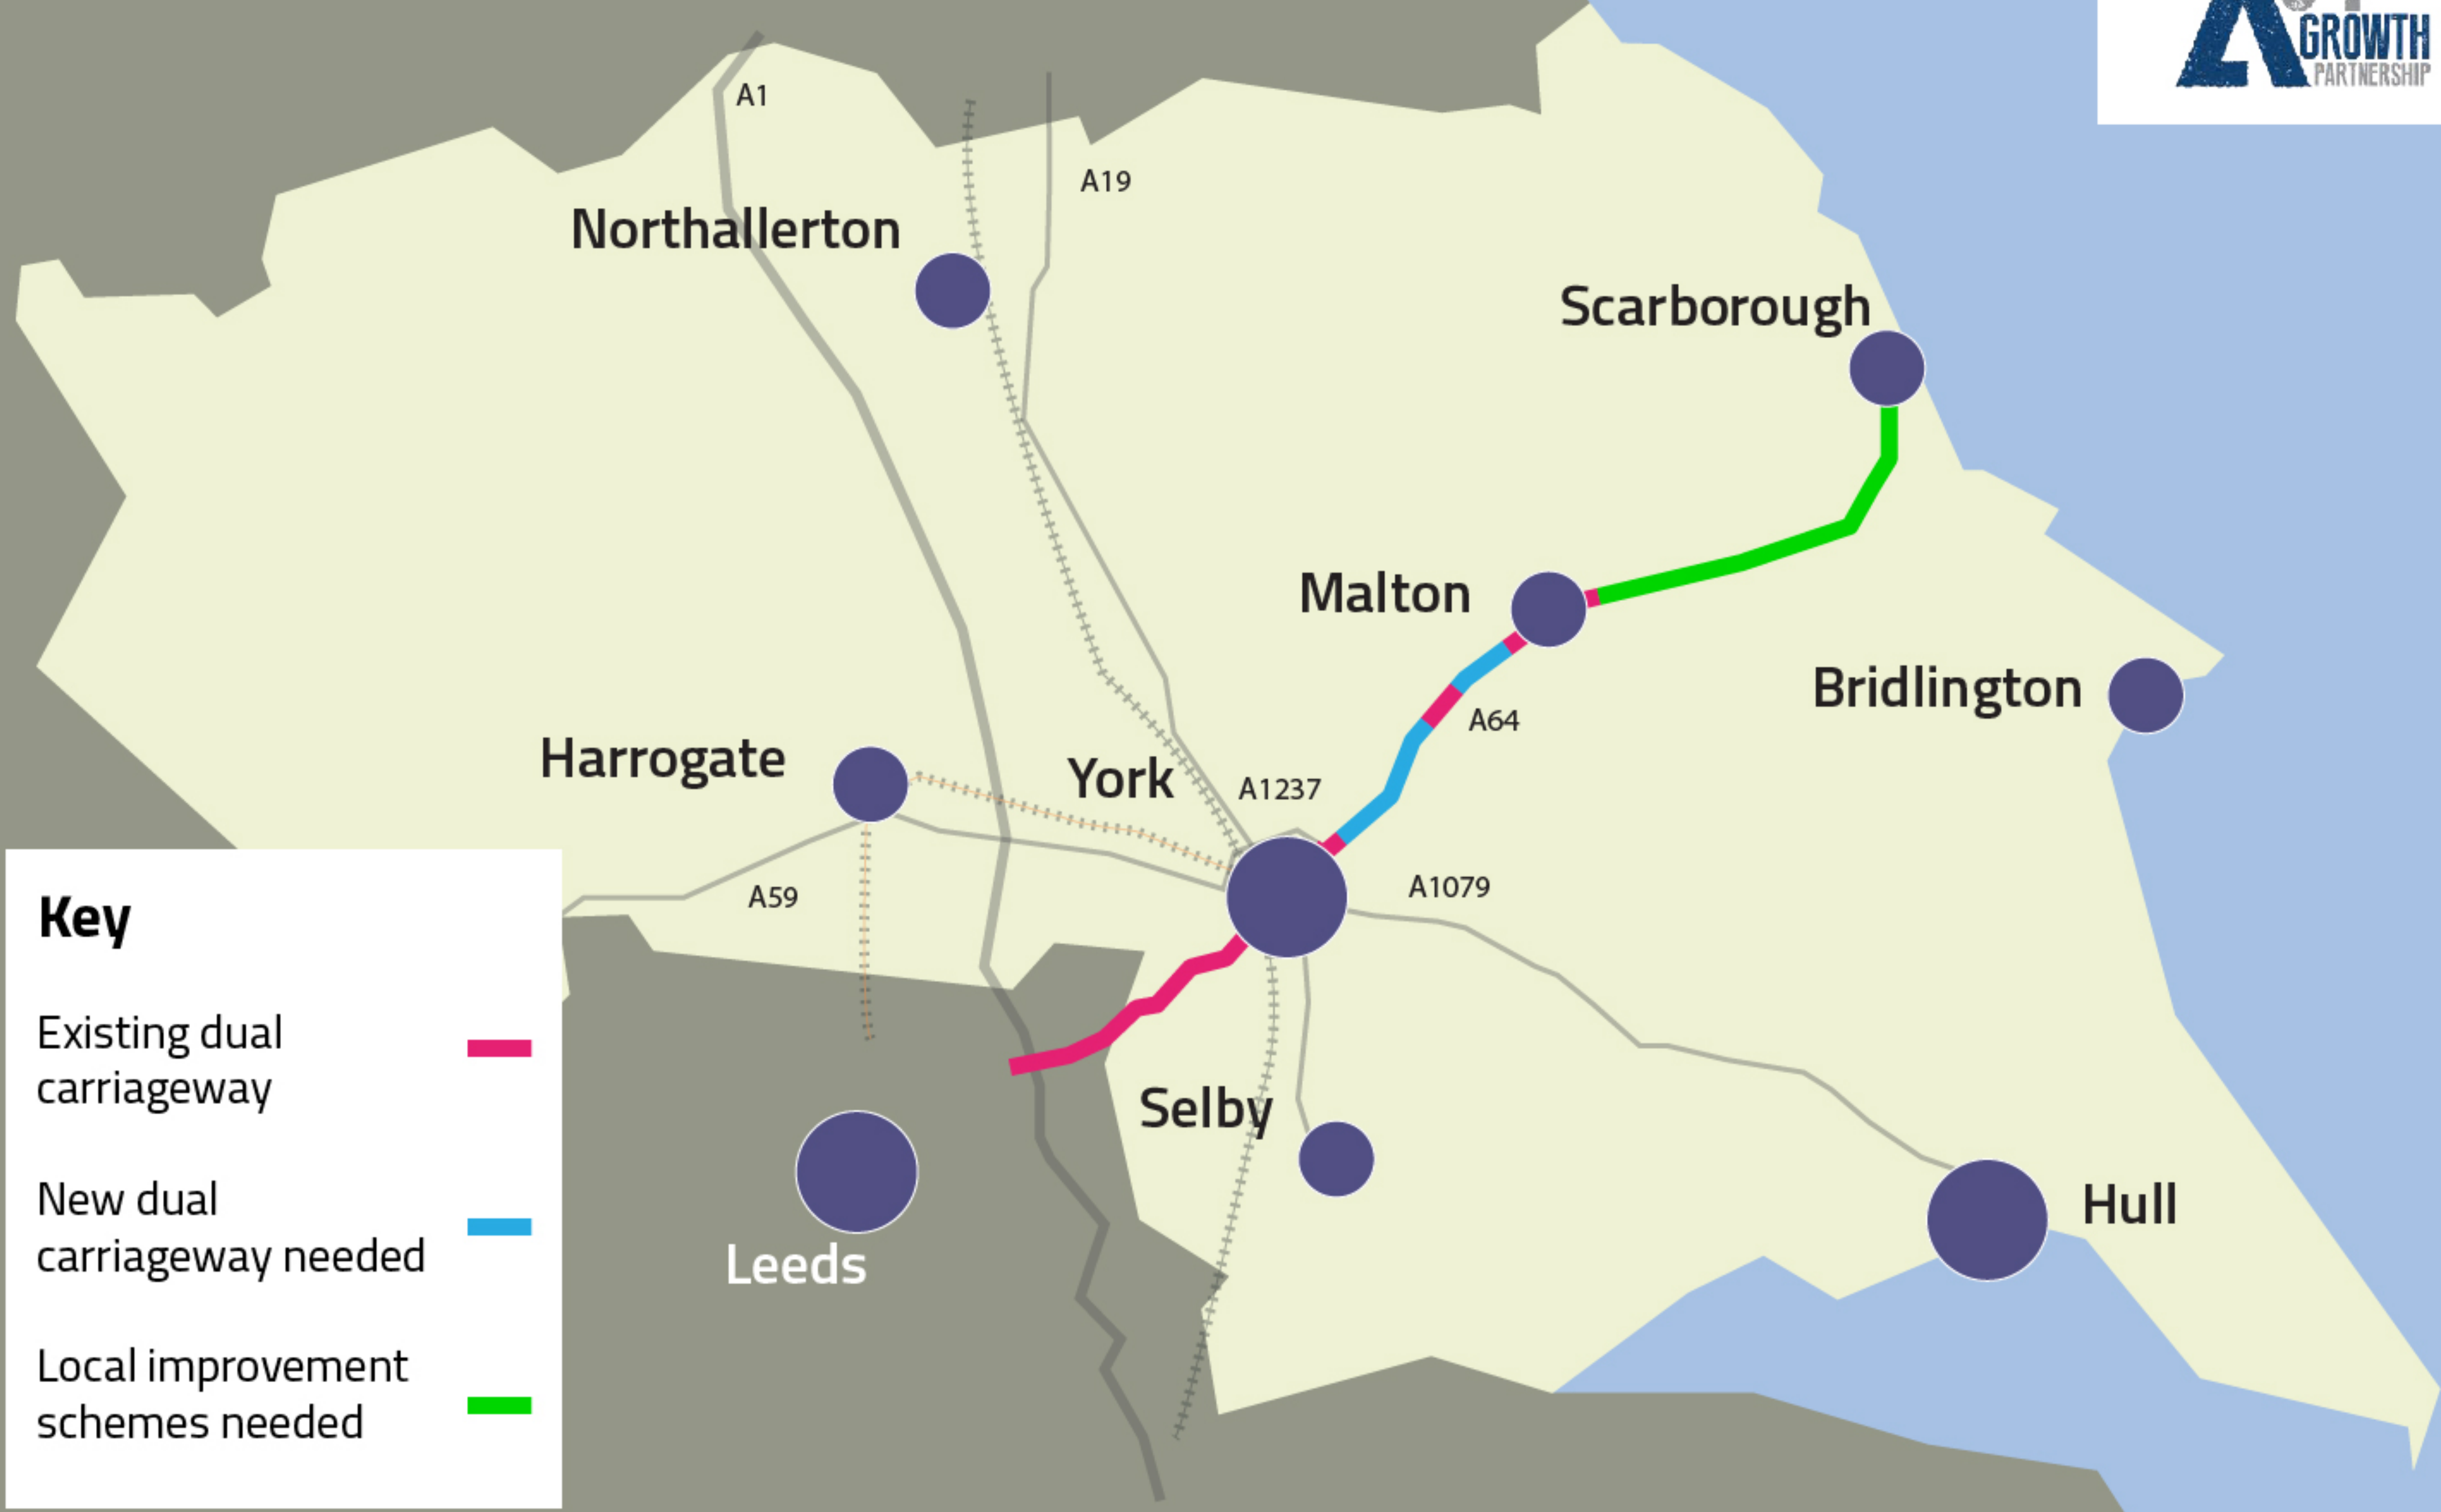

A64 - (A1 to Scarborough)

Key

- Existing dual carriageway
- New dual carriageway needed
- Local improvement schemes needed

#A64JustDualit