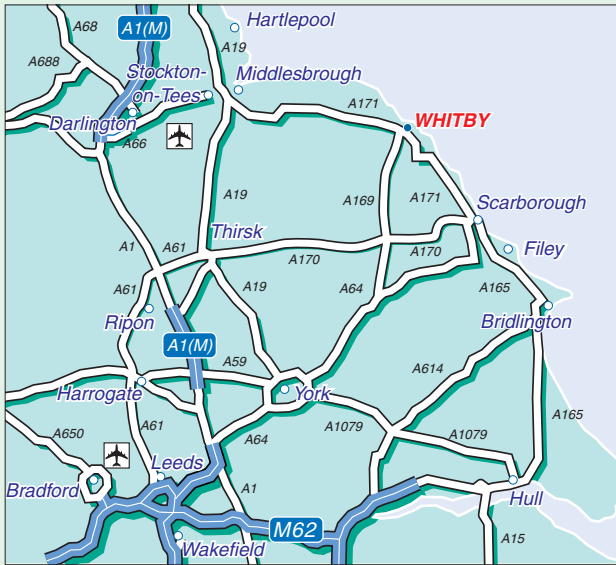

**Scarborough Borough Council  
WHITBY**

Northern Area Office  
10 Skinner Street,  
Whitby  
North Yorkshire  
YO21 3AD

Guisborough Teesside A171  
 Whitby Scarborough A171

Sleighs  
 Goathland  
 Pickering  
 A169

Town Centre A174  
 West Cliff Station  
 Scarborough Teesside (A171)  
 Pickering (A169)  
 Tourist information

Local Traffic Only  
 Town Centre Saltburn A174  
 Scarborough Robin Hood's Bay A171

Teesside A171  
 Pickering (A169)  
 Saltburn (A174)  
 Town Centre  
 West Cliff P  
 Hospital Harbour  
 East Whitby Abbey P

**Public Transport**

By Rail,  
 Whitby Station.  
 Approximately 5 minutes walk away.  
 For information on train operators and times  
 phone National Rail Enquiries on 0845 7484950.

By Air,  
 Teesside Airport.  
 Approximately 45 minutes drive away.

Parking  
 Parking is available on North Promenade and  
 Marina.