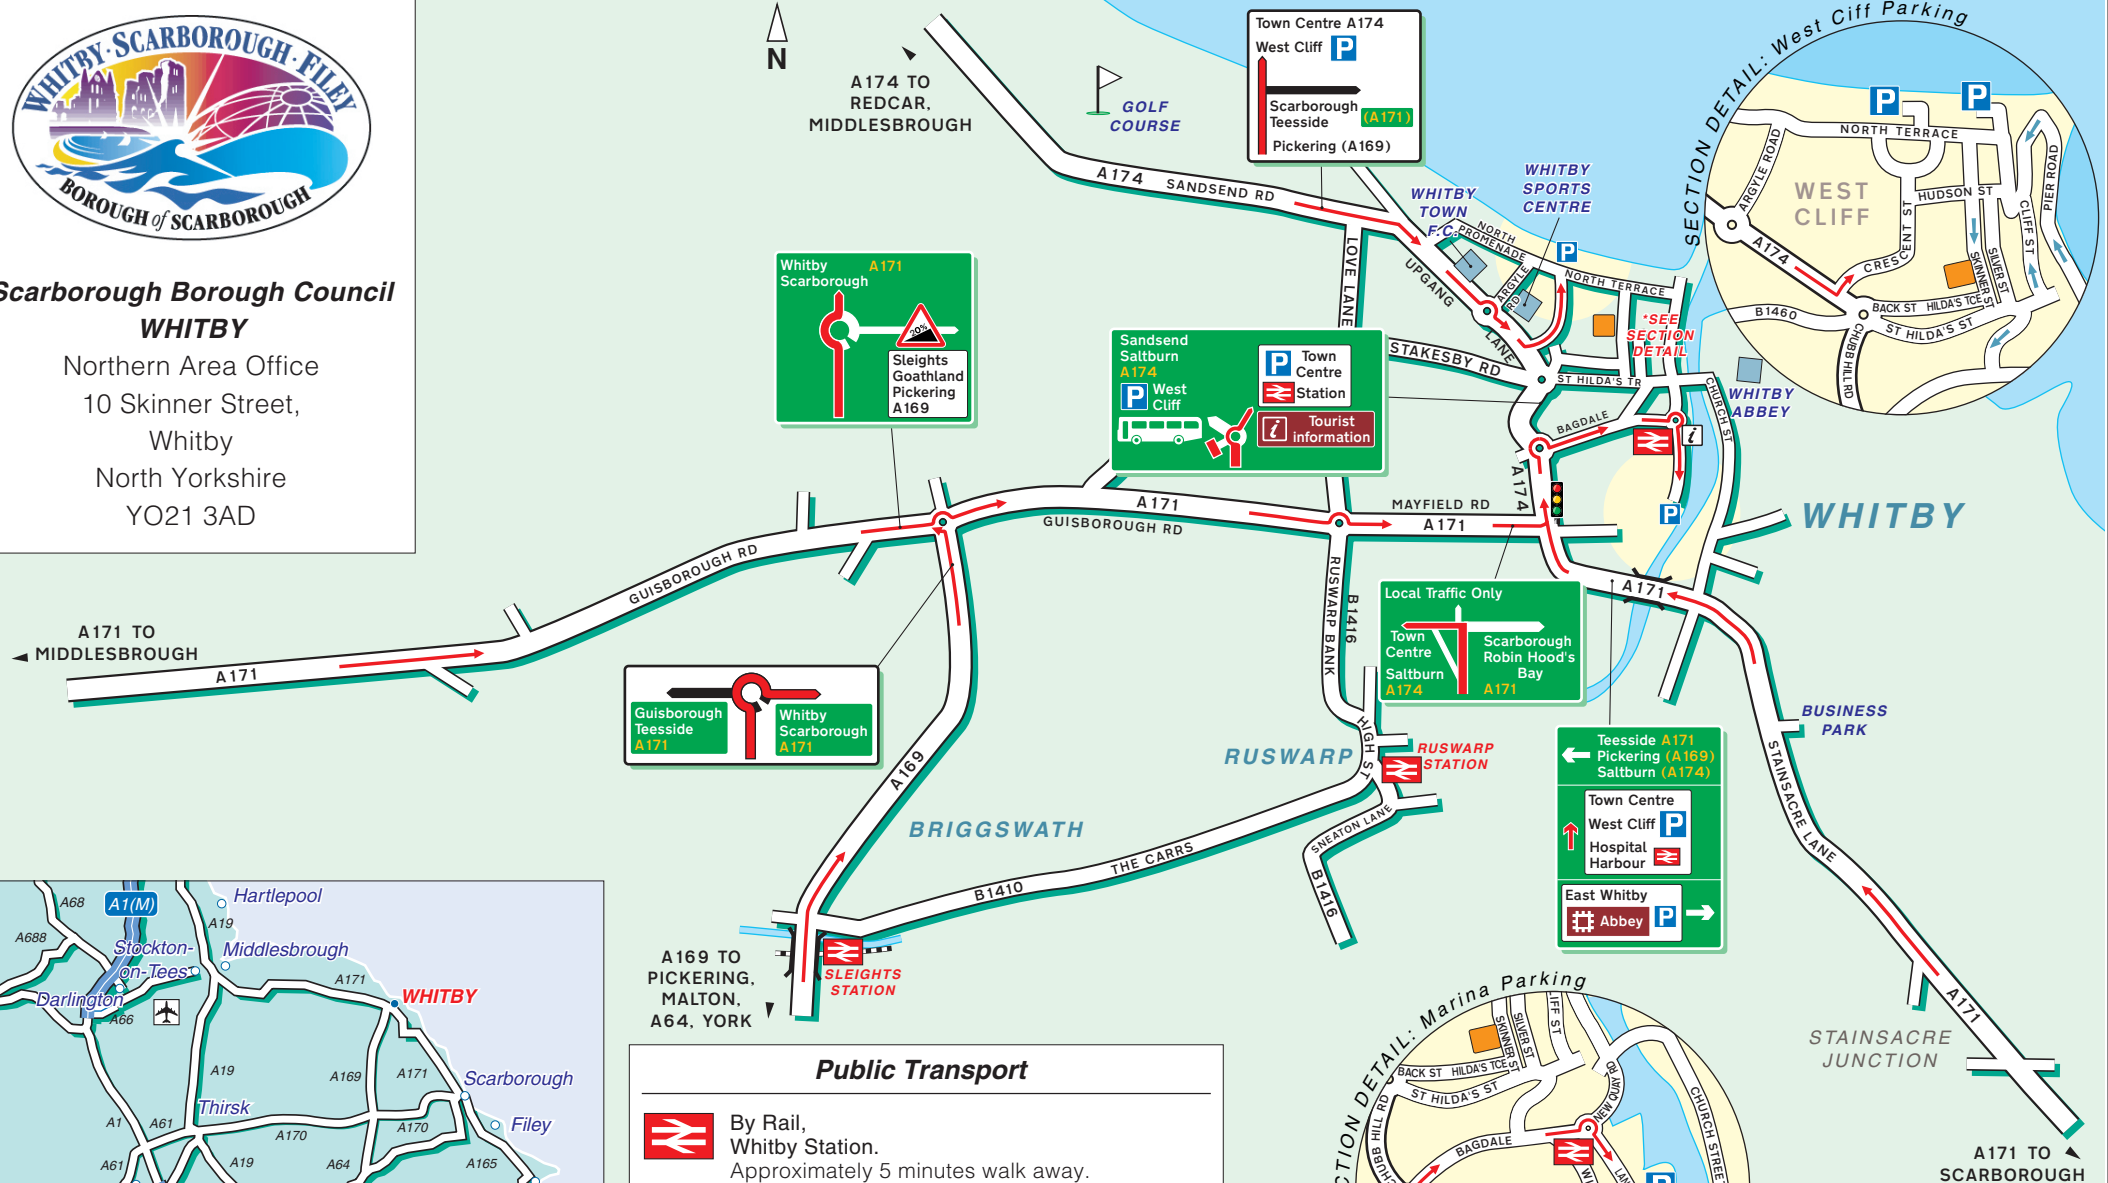

**Scarborough Borough Council  
WHITBY**

Northern Area Office  
10 Skinner Street,  
Whitby  
North Yorkshire  
YO21 3AD

Guisborough Teesside A171  
 Whitby Scarborough A171

Sleighs  
 Goathland  
 Pickering  
 A169

Town Centre A174  
 West Cliff Station  
 Scarborough Teesside (A171)  
 Pickering (A169)  
 Tourist information

Local Traffic Only  
 Town Centre Saltburn A174  
 Scarborough Robin Hood's Bay A171

Teesside A171  
 Pickering (A169)  
 Saltburn (A174)  
 Town Centre  
 West Cliff P  
 Hospital Harbour  
 East Whitby Abbey P

**Public Transport**

By Rail,  
 Whitby Station.  
 Approximately 5 minutes walk away.  
 For information on train operators and times  
 phone National Rail Enquiries on 0845 7484950.

By Air,  
 Teesside Airport.  
 Approximately 45 minutes drive away.

Parking  
 Parking is available on North Promenade and  
 Marina.