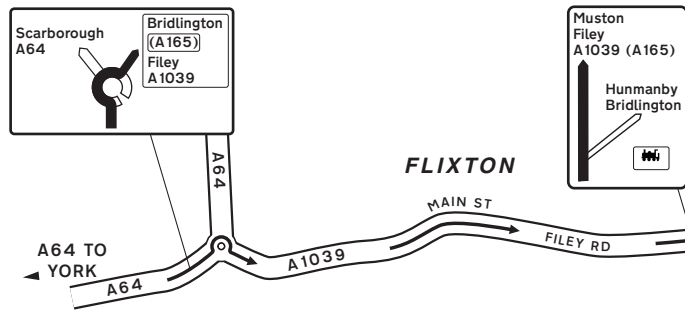

Scarborough Borough Council - FILEY

Evron Centre, John Street, Filey, North Yorkshire YO14 9DQ

Public Transport

-  **By Rail,**
Filey Station.
Approximately 5 minutes walk away.
For information on train operators and times
phone National Rail Enquiries on 0845 7484950.
-  **By Air,**
Teesside Airport.
Approximately 90 minutes drive away.
Leeds/Bradford Airport.
Approximately 90 minutes drive away.
-  **Parking**
Parking is available on West Avenue & Station Avenue.