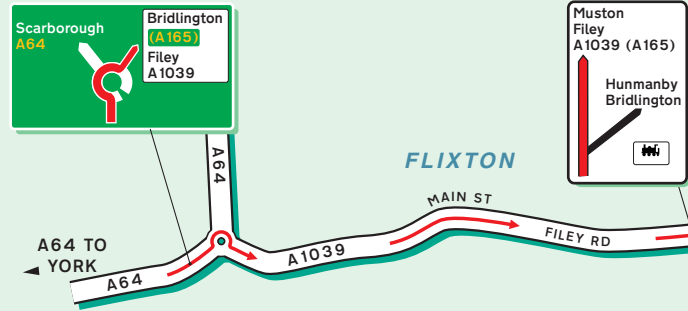

Scarborough Borough Council - FILEY

Evron Centre, John Street, Filey, North Yorkshire YO14 9DQ

Public Transport

- 
By Rail,
Filey Station.
 Approximately 5 minutes walk away.
 For information on train operators and times
 phone National Rail Enquiries on 0845 7484950.
- 
By Air,
Teesside Airport.
 Approximately 90 minutes drive away.
Leeds/Bradford Airport.
 Approximately 90 minutes drive away.
- 
Parking
 Parking is available on West Avenue & Station Avenue.